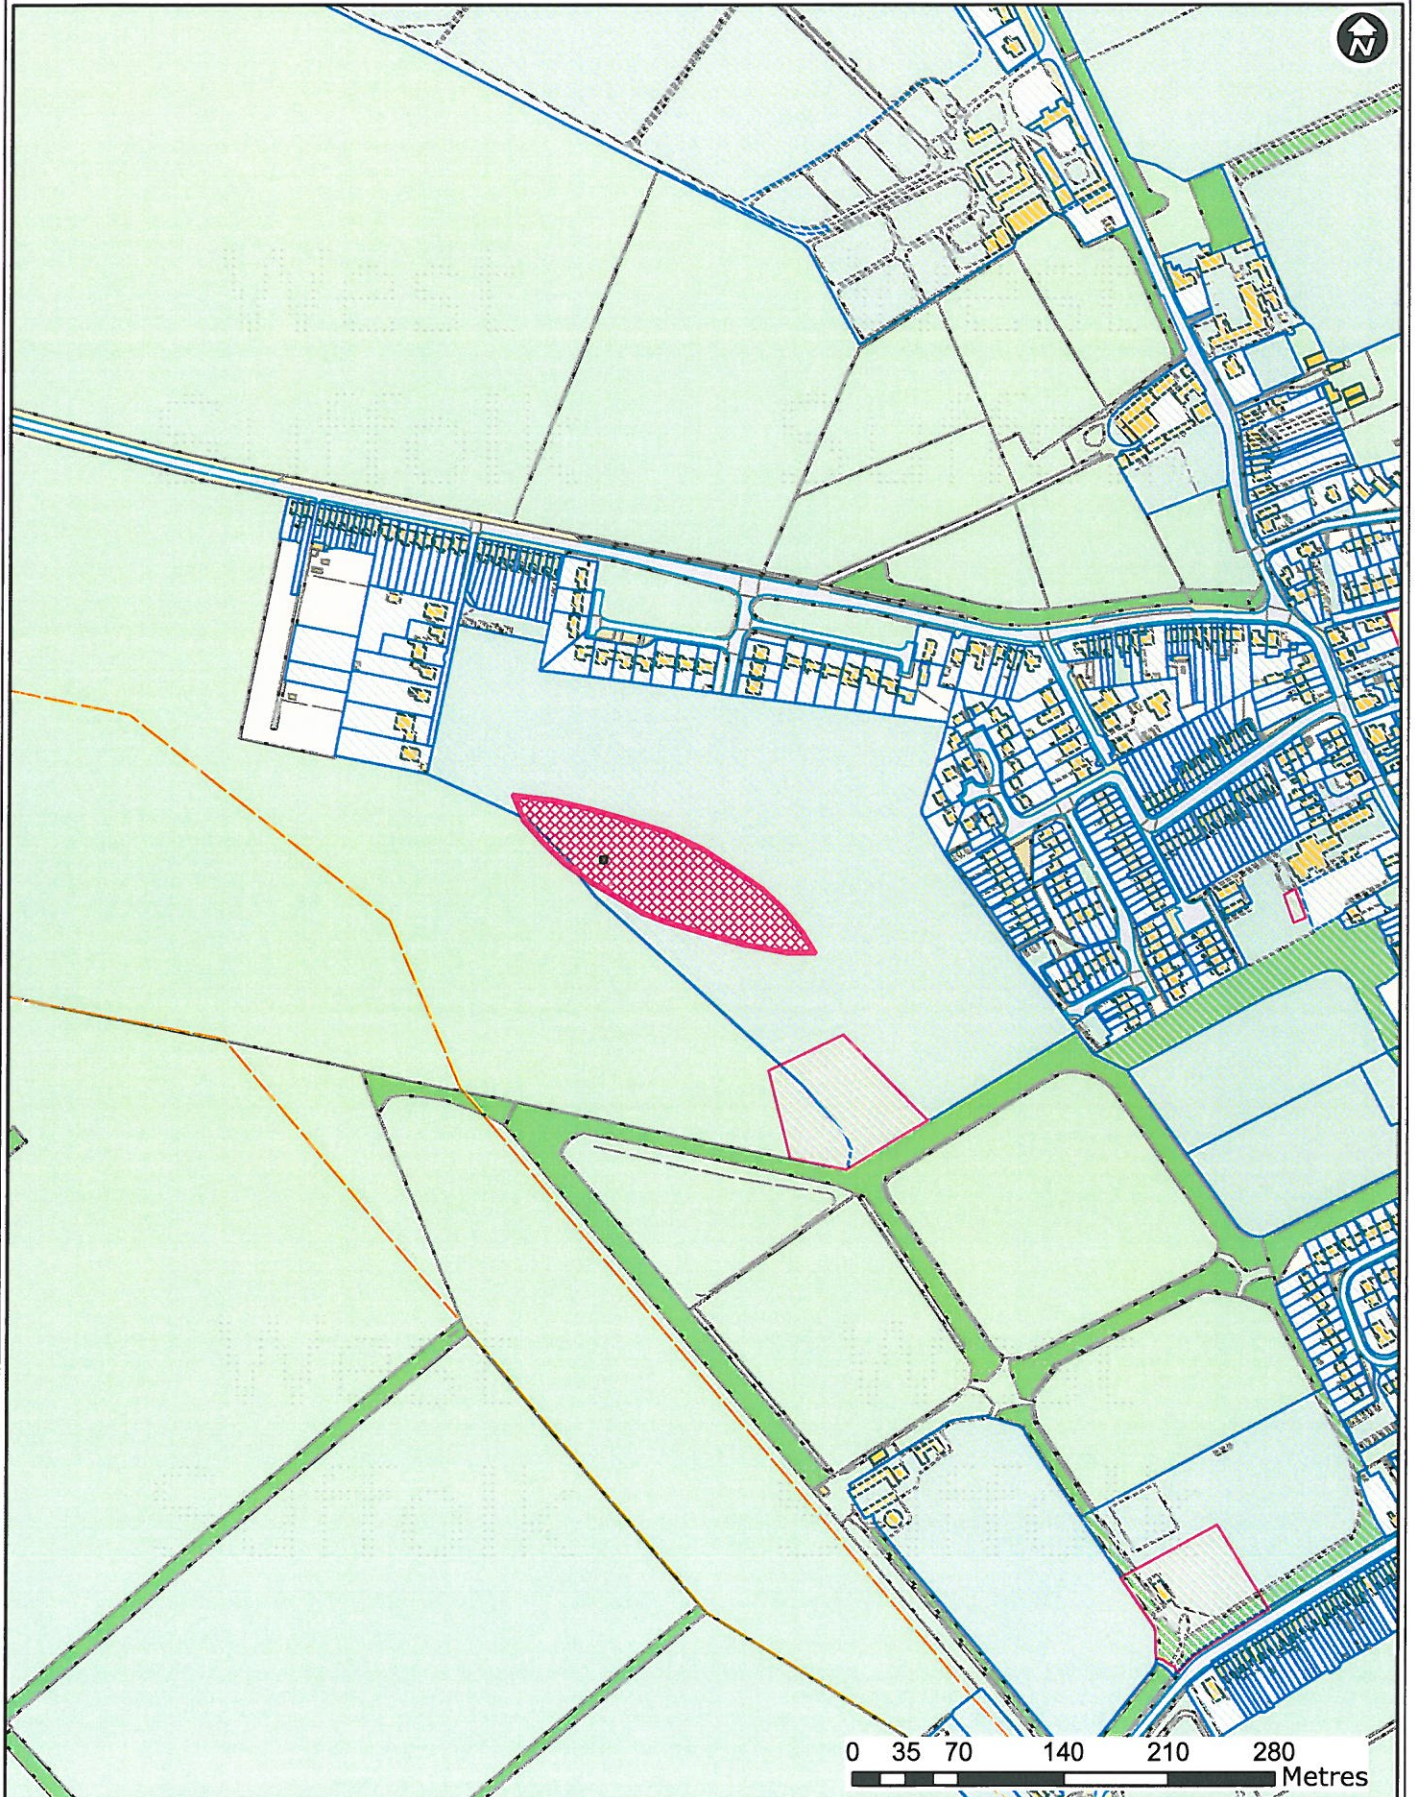

DC.15.0264.FUL

Land at Burwell Road, Exning

Forest Heath • St Edmundsbury

West Suffolk
working together

© Crown Copyright and database rights 2015 Ordnance Survey 100019675/100023282. You are not permitted to copy, sub-license, distribute or sell any of this data to third parties in any form. Use of this data is subject to terms and conditions. See www.westsuffolk.gov.uk/disclaimer.cfm.

Scale: 1:5,000
Date: 16/04/2015